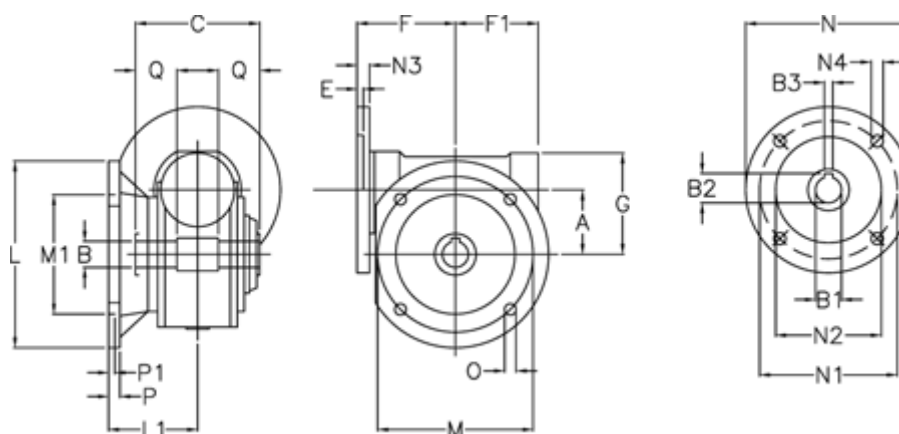

Data Sheet

Article number: 3902130046535

Description: Worm gear
VF 130-FC1-46-90B5, without lubrication

Measures

A = 130	F1 = 154	N2 = 130
B = 45 H7	G = 195	N3 = 17
B1 E7 = 24	L = 320	N4 = 11
B2 = 27.3	L1 = 137.5	O = 16
B3 H9 = 8	M = 255	P = 20
C = 165	M1 = 180	P1 = 12
E = 0.5	N = 200	Q = 52.5
F = 185	N1 = 165	